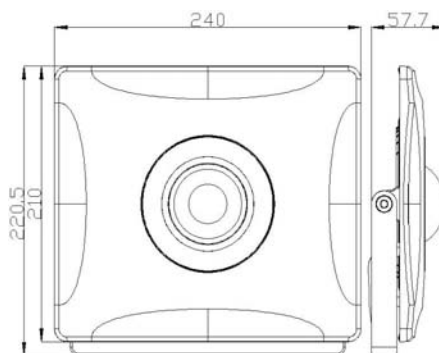

## Basic specifications of product:

- A、 Appearance as right image:
- B、 Light boundary dimension:190\*251\*52MM
- C、 Lamp net weigh:0.78±0.015KG
- D、 Lamp color:white body+ white ring/ white body+black ring
- E、 Material: lampshade-glass; lamp body - Alu.ADC12; reflector - Alu.1060;
- F、 LED Chip: 50W COB leds and driver on the same PCB board, 1PCS;
- G、 Power wire: conductor≥1.0mm<sup>2</sup>; wire length: ≥0.25m(Exposed); tail end: copper-clad
- H、 Power driving model: leds and driver on the same PCB board
- I、 IP grade: IP65; electrical shock protection grade:I Class;
- J、 Environment temperature: working -20°C~+45°C; storage -30°C~+60°C;
- K、 Environment humidity: working- 10%~75%; storage- 10%~90%
- L、 Lamp head: N/A
- M、 Others: Non dimmable, non-dimmable lamps

Project:		
Date:		Quantity:
Notes:		

**Basic specifications of product:**

- A、 Appearance as right image:
- B、 Light boundary dimension:240\*220.5\*57.7MM
- C、 Lamp net weigh:947g±10g
- D、 Lamp color:white body+ white ring/ white body+black ring
- E、 Material: lampshade-glass; lamp body - Alu.ADC12; reflector - Alu.1060;
- F、 LED Chip: 50W COB, 56chips, 1PCS;
- G、 Power wire: conductor≥1.0mm<sup>2</sup>; wire length: ≥0.25m; tail end: copper-clad
- H、 Power driving model: leds and driver on the same PCB board
- I、 IP grade: IP65; electrical shock protection grade:I Class;
- J、 Environment temperature: working -20°C~+45 C; storage -30°C~+60°C;
- K、 Environment humidity: working- 10%~75%; storage- 10%~90%
- L、 Lamp head: N/A
- M、 Others: not dimmable, -dimmable lamps