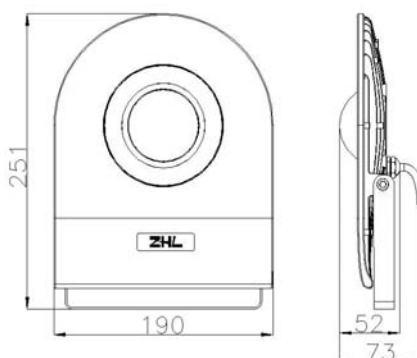

IP65
PF ≥0.9
Ra ≥70
60 - 70lm/w
AC210 - 230V/50 - 60HZ

Project:		
Date:		Quantity:
Notes:		

Basic specifications of product:

- A、 Appearance as right image:
- B、 Light boundary dimension:190*251*52MM
- C、 Lamp net weigh:0.78±0.015KG
- D、 Lamp color:white body+ white ring/ white body+black ring
- E、 Material: lampshade-glass; lamp body - Alu.ADC12; reflector - Alu.1060;
- F、 LED Chip: 50W COB leds and driver on the same PCB board, 1PCS;
- G、 Power wire: conductor≥1.0mm²; wire length: ≥0.25m(Exposed); tail end: copper-clad
- H、 Power driving model: leds and driver on the same PCB board
- I、 IP grade: IP65; electrical shock protection grade:I Class;
- J、 Environment temperature: working -20°C~+45°C; storage -30°C~+60°C;
- K、 Environment humidity: working- 10%~75%; storage- 10%~90%
- L、 Lamp head: N/A
- M、 Others: Non dimmable, non-dimmable lamps

**Certification Data:
CE RoHS Qualified**

www.jeragh-lighting.com

JERAGH LIGHTING CO.
© 2015 Jeragh Lighting. All Right Reseved.